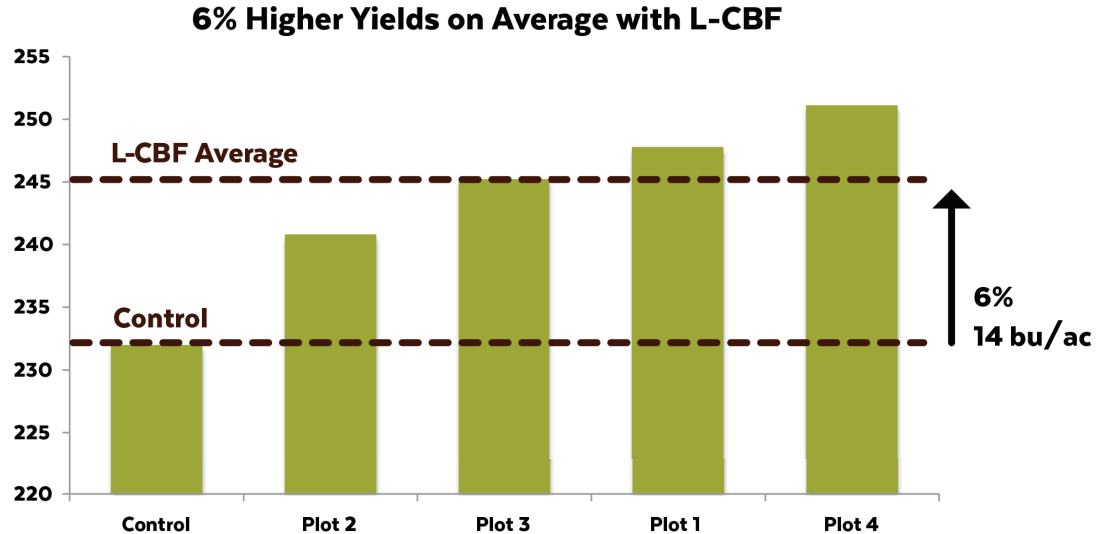

Soil Nutrition Solutions to BOOST Your Corn Program

You Can't
Stop
Quantity

When You
Feed With
Quality

In 2014, a study by Real Farm Research in Aurora, Nebraska showed that applications of L-CBF fertilizers outperformed the control plots by as much as 12% and 30 bushels. On average L-CBF treated corn yielded 14 more bushels per acre.